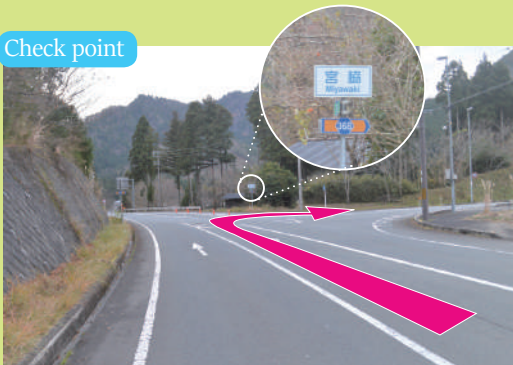

# Access Information to Kigusuriya

Start

①Take Route38,Drive west from thatched village.

↓ 🚗 10min by car.

Check point

②Turn right at at “Agake” Drive to Obama.

↓ 🚗 1min by car.

Check point

③Turn left at “Kamahiraya”to Hiyoshi.

↓ 🚗 3min by car.

Check point

④Turn right at “Miyawaki”.

↓ 🚗 5min by car.

Check point

⑤Turn right at “Izumi” for Route162.

↓ 🚗 1min by car.

Check point

⑥Turn left at Shizuhara to Obama/natasho direction.

↓ 🚗 7min by car.

Check point

⑦Go straight “Tsurugaoka”.

↓ 🚗 2min by car.

Goal

⑧Arrive Kigusuriya.