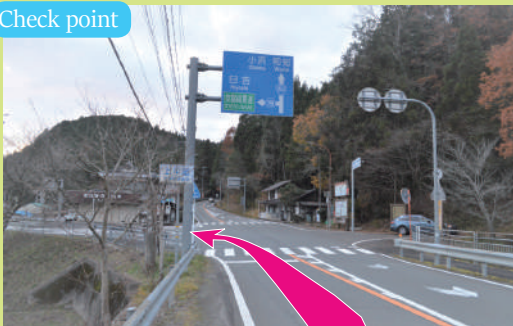

# Access Information to Kigusuriya

Start

①Take Route38,Drive west from thatched village.

↓ 🚗 10min by car.

Check point

②Turn right at at “Agake” Drive to Obama.

↓ 🚗 1min by car.

Check point

③Turn left at “Kamahiraya”to Hiyoshi.

↓ 🚗 3min by car.

Check point

④Turn right at “Miyawaki”.

↓ 🚗 5min by car.

Check point

⑤Turn right at “Izumi” for Route162.

↓ 🚗 1min by car.

Check point

⑥Turn left at Shizuhara to Obama/natasho direction.

↓ 🚗 7min by car.

Check point

⑦Go straight “Tsurugaoka”.

↓ 🚗 2min by car.

Goal

⑧Arrive Kigusuriya.