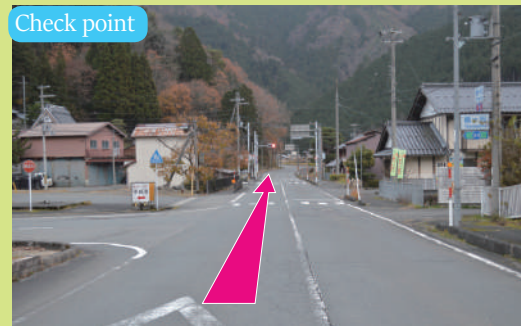

↓ 🚗 7min by car.

Check point

⑦Go straight “Tsurugaoka”.